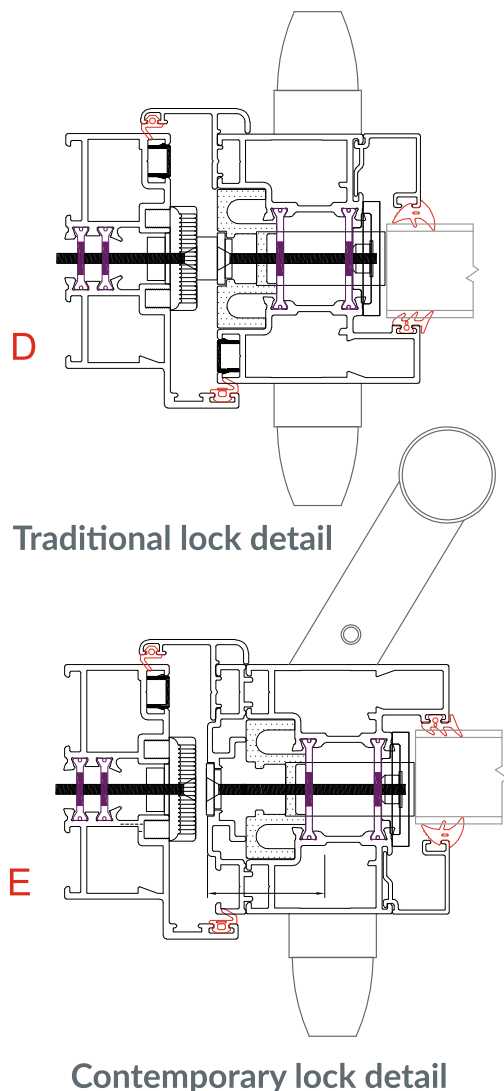

FEATURES

- » Attractive, slim-line profiles offer reduced sightlines
- » Square sash profile for a sleek look
- » Weather tested to BS 6379 part 1 and 2
- » Fabricated using mitred corners
- » Rebated outer frame for thermal efficiency
- » Popular colours - 7016M Grey, 9005M Black & 9910G White
- » Marine quality polyester powder coat as standard*
- » Level threshold option available

CONTEMPORARY

- » Slam shut multipoint lock
- » External handle: 1000mm offset stainless steel pole handle with separate escutcheon
optional upgrade to 1600mm available

HARDWARE & SECURITY

- » Multipoint locking system for enhanced security
- » Successfully cycle tested 10,000 times open and close
- » Hinge body made from extruded aluminium, stainless steel pins for strength and durability
- » Extensive range of ironmongery colours and options available

Max Width
1080mm

Max Height
2265mm

Max Sash Wt
100kg

Water
750Pa

Air
600Pa

Wind
1800Pa

CROSS SECTION INWARD OPENING

020 8050 6542