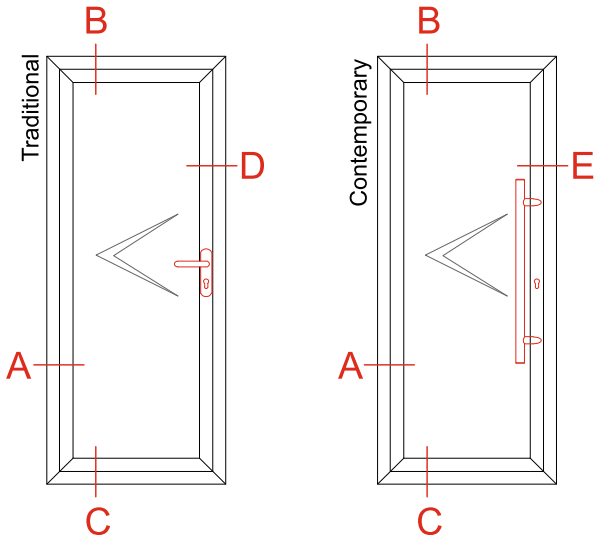

CONTEMPORARY

- » Slam shut multipoint lock
- » External handle: 1000mm offset stainless steel pole handle with separate escutcheon
optional upgrade to 1600mm available

HARDWARE & SECURITY

- » Multipoint locking system for enhanced security
- » Successfully cycle tested 10,000 times open and close
- » Hinge body made from extruded aluminium, stainless steel pins for strength and durability
- » Extensive range of ironmongery colours and options available

Max Width
1080mm

Max Height
2265mm

Max Sash Wt
100kg

Water
750Pa

Air
600Pa

Wind
1800Pa

CROSS SECTION INWARD OPENING

020 8050 6542