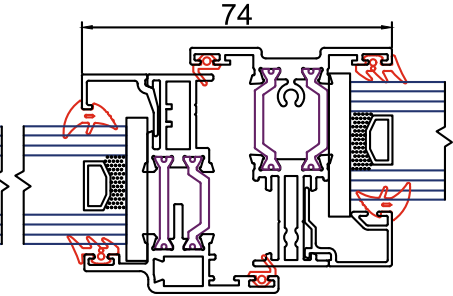

U Value
1.5W/m²k

Wind
2400Pa

Water
600Pa

Certified
PAS 24:2016

Air
600Pa

WER

RECOMMENDED DESIGN LIMITS

Side Hung Vent Max Width	700mm
Side Hung Vent Min Width	400mm
Side Hung Vent Max Height	1400mm
Top Hung Vent Max Width	1400mm
Top Hung Vent Max Height	1400mm
Top Hung Vent Min Height	400mm
Max Vent Weight	40kg

CONFIGURATIONS

- » Fixed externally glazed
- » Casement outward opening
- » Top hung and side hung

AW-47 Casement Window

CROSS SECTIONS

B

D

A

C

RECOMMENDED DESIGN LIMITS

Max Sash Width	900mm
Max Sash Height	2100mm

CONFIGURATIONS

- » Single or double doors
- » Inward opening or outward opening

AD-55 Heritage Door

A

E

C