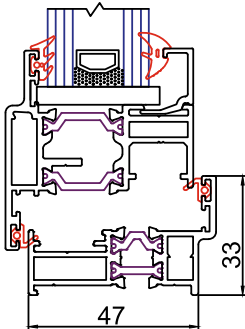

U Value
1.5W/m²k

Wind
2400Pa

Water
600Pa

Certified
PAS 24:2016

Air
600Pa

WER

RECOMMENDED DESIGN LIMITS

Side Hung Vent Max Width	700mm
Side Hung Vent Min Width	400mm
Side Hung Vent Max Height	1400mm
Top Hung Vent Max Width	1400mm
Top Hung Vent Max Height	1400mm
Top Hung Vent Min Height	400mm
Max Vent Weight	40kg

CONFIGURATIONS

- » Fixed externally glazed
- » Casement outward opening
- » Top hung and side hung

AW-47 Casement Window

CROSS SECTIONS

B

D

A

C

RECOMMENDED DESIGN LIMITS

Max Sash Width	900mm
Max Sash Height	2100mm

CONFIGURATIONS

- » Single or double doors
- » Inward opening or outward opening

AD-55 Heritage Door

A

E

C