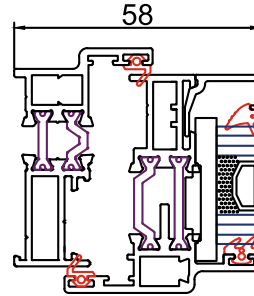

U Value
1.5W/m²k

Wind
2400Pa

Water
600Pa

Certified
PAS 24:2016

Air
600Pa

WER

RECOMMENDED DESIGN LIMITS

Side Hung Vent Max Width	700mm
Side Hung Vent Min Width	400mm
Side Hung Vent Max Height	1400mm
Top Hung Vent Max Width	1400mm
Top Hung Vent Max Height	1400mm
Top Hung Vent Min Height	400mm
Max Vent Weight	40kg

CONFIGURATIONS

- » Fixed externally glazed
- » Casement outward opening
- » Top hung and side hung

AW-47 Casement Window

CROSS SECTIONS

B

D

A

C

RECOMMENDED DESIGN LIMITS

Max Sash Width	900mm
Max Sash Height	2100mm

CONFIGURATIONS

- » Single or double doors
- » Inward opening or outward opening

AD-55 Heritage Door

A

E

C