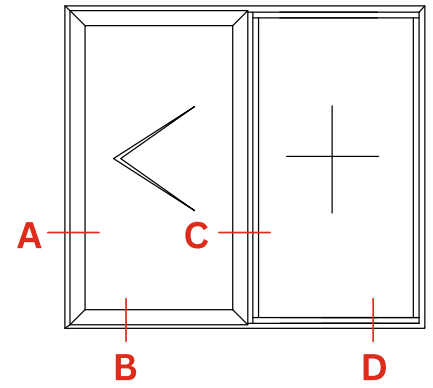

U Value
1.5W/m²k

Wind
2400Pa

Water
600Pa

Certified
PAS 24:2016

Air
600Pa

WER

RECOMMENDED DESIGN LIMITS

Side Hung Vent Max Width	700mm
Side Hung Vent Min Width	400mm
Side Hung Vent Max Height	1400mm
Top Hung Vent Max Width	1400mm
Top Hung Vent Max Height	1400mm
Top Hung Vent Min Height	400mm
Max Vent Weight	40kg

CONFIGURATIONS

- » Fixed externally glazed
- » Casement outward opening
- » Top hung and side hung

AW-47 Casement Window

CROSS SECTIONS

B

D

A

C

RECOMMENDED DESIGN LIMITS

Max Sash Width	900mm
Max Sash Height	2100mm

CONFIGURATIONS

- » Single or double doors
- » Inward opening or outward opening

AD-55 Heritage Door

A

E

C