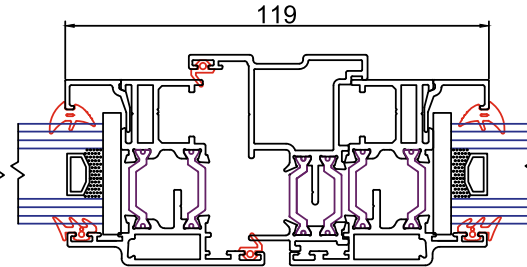

CONFIGURATIONS

- » Fixed externally glazed
- » Casement outward opening
- » Top hung and side hung

AW-47 Casement Window

CROSS SECTIONS

B

D

A

C

RECOMMENDED DESIGN LIMITS

Max Sash Width	900mm
Max Sash Height	2100mm

CONFIGURATIONS

- » Single or double doors
- » Inward opening or outward opening

AD-55 Heritage Door

A

E

C