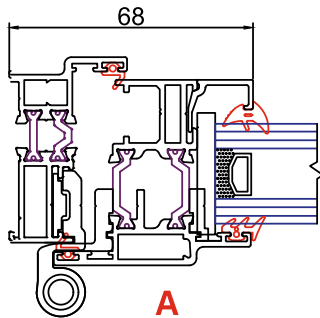

U Value
1.5W/m²k

Wind
2400Pa

Water
600Pa

Certified
PAS 24:2016

Air
600Pa

WER

RECOMMENDED DESIGN LIMITS

Side Hung Vent Max Width	700mm
Side Hung Vent Min Width	400mm
Side Hung Vent Max Height	1400mm
Top Hung Vent Max Width	1400mm
Top Hung Vent Max Height	1400mm
Top Hung Vent Min Height	400mm
Max Vent Weight	40kg

CONFIGURATIONS

- » Fixed externally glazed
- » Casement outward opening
- » Top hung and side hung

AW-47 Casement Window

CROSS SECTIONS

B

D

A

C

RECOMMENDED DESIGN LIMITS

Max Sash Width	900mm
Max Sash Height	2100mm

CONFIGURATIONS

- » Single or double doors
- » Inward opening or outward opening

AD-55 Heritage Door

A

E

C