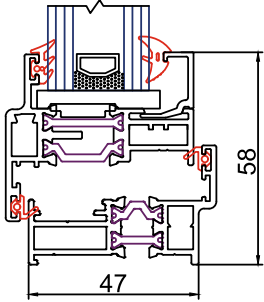

U Value
1.5W/m²k

Wind
2400Pa

Water
600Pa

Certified
PAS 24:2016

Air
600Pa

WER

RECOMMENDED DESIGN LIMITS

Side Hung Vent Max Width	700mm
Side Hung Vent Min Width	400mm
Side Hung Vent Max Height	1400mm
Top Hung Vent Max Width	1400mm
Top Hung Vent Max Height	1400mm
Top Hung Vent Min Height	400mm
Max Vent Weight	40kg

CONFIGURATIONS

- » Fixed externally glazed
- » Casement outward opening
- » Top hung and side hung

AW-47 Casement Window

CROSS SECTIONS

B

D

A

C

RECOMMENDED DESIGN LIMITS

Max Sash Width	900mm
Max Sash Height	2100mm

CONFIGURATIONS

- » Single or double doors
- » Inward opening or outward opening

AD-55 Heritage Door

A

E

C