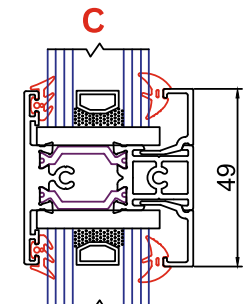

CONFIGURATIONS

- » Fixed externally glazed
- » Casement outward opening
- » Top hung and side hung

AW-47 Casement Window

CROSS SECTIONS

B

D

A

C

RECOMMENDED DESIGN LIMITS

Max Sash Width	900mm
Max Sash Height	2100mm

CONFIGURATIONS

- » Single or double doors
- » Inward opening or outward opening

AD-55 Heritage Door

A

E

C