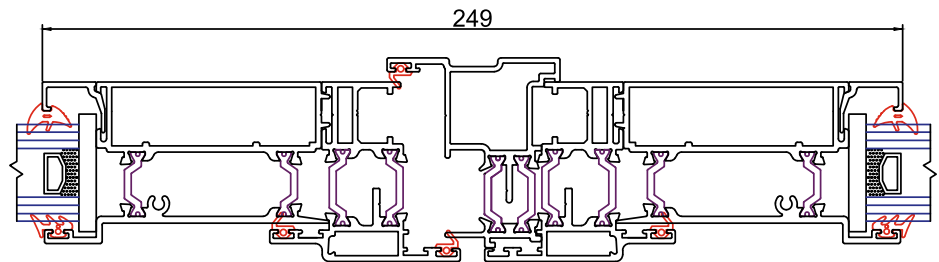

D

020 8050 6542

sales@onestopdoor.shop

07511 865948

www.onestopdoor.shop

One Stop Door Shop Ltd
Unit 8 Byfleet Industrial Estate
Old's Approach, Watford,
WD18 9TS