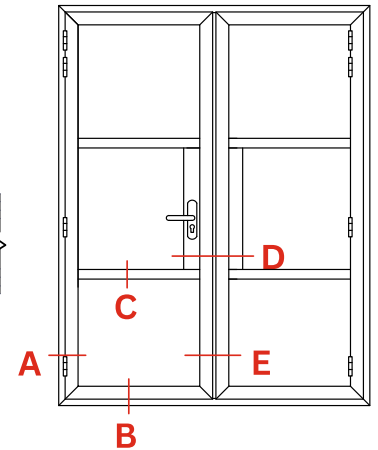

U Value
1.5W/m²k

Wind
2400Pa

Water
600Pa

Certified
PAS 24:2016

Air
600Pa

WER

RECOMMENDED DESIGN LIMITS

Side Hung Vent Max Width	700mm
Side Hung Vent Min Width	400mm
Side Hung Vent Max Height	1400mm
Top Hung Vent Max Width	1400mm
Top Hung Vent Max Height	1400mm
Top Hung Vent Min Height	400mm
Max Vent Weight	40kg

CONFIGURATIONS

- » Fixed externally glazed
- » Casement outward opening
- » Top hung and side hung

AW-47 Casement Window

CROSS SECTIONS

B

D

A

C

RECOMMENDED DESIGN LIMITS

Max Sash Width	900mm
Max Sash Height	2100mm

CONFIGURATIONS

- » Single or double doors
- » Inward opening or outward opening

AD-55 Heritage Door

A

E

C